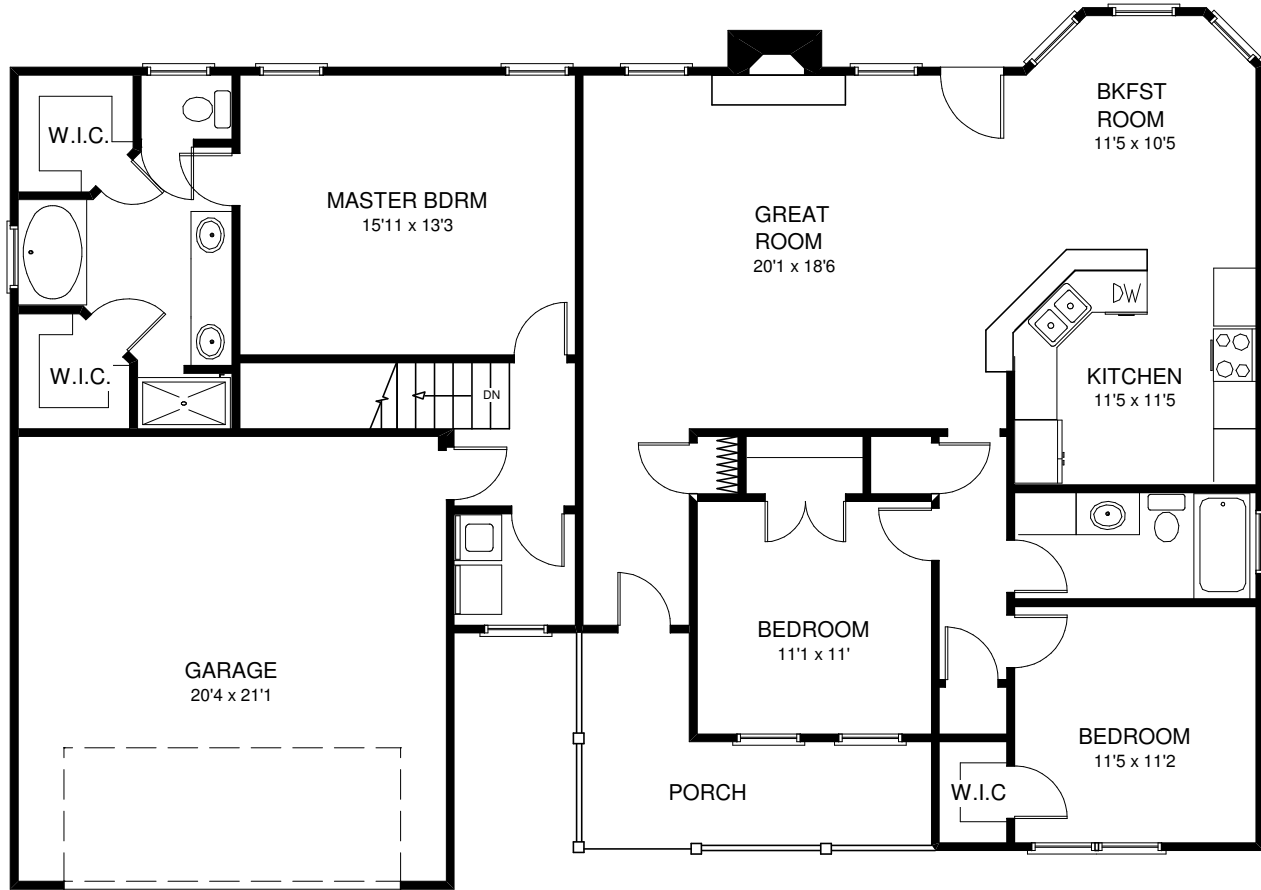

5 Main St., Manchester, NH

Prime Realty

Plan created exclusively for Jane Doe
Prime Realty, Londonderry, NH 11/04

Prepared by:

603 437-9640
© Cadre, 2004